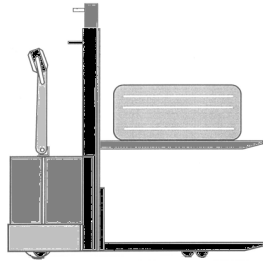

Flurförderzeuge mobile Heizgeräte Reinigungstechnik

MWD
Mobiler
Wartungsdienst

MWD GmbH, Altonaer Straße 85 • D- 13581 Berlin • Tel. 030/ 49 30 94 25 • Fax: 030/ 49 30 94 23

Linde L 16

Capacity: 1600 kg
Mast type: Duplex
Lift height: 1940 mm
Closed height: 1420 mm
YOM: 2002
Running hours: 764
Engine type: Electric
Tech. Condition: good
Visual condition: good

Com Nr.: 01843
Front tyres: Polyurethane
Front tyres Condition: 60 - 80%
Rear tyres: Polyurethane
Rear tyres Condition: 60 - 80%
Battery: 2016, 24V, 220Ah,

Extras:

Price: 4.500,00 € (excl. VAT.)

(Subject to errors and prior sale. We work exclusively on the basis of our general terms and conditions.)