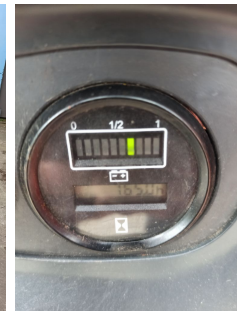

Flurförderzeuge mobile Heizgeräte Reinigungstechnik

MWD
Mobiler
Wartungsdienst

MWD GmbH, Altonaer Straße 85 • D- 13581 Berlin • Tel. 030/ 49 30 94 25 • Fax: 030/ 49 30 94 23

Linde L 16

Capacity: 1600 kg
Mast type: Duplex
Lift height: 1940 mm
Closed height: 1420 mm
YOM: 2002
Running hours: 764
Engine type: Electric
Tech. Condition: good
Visual condition: good

Com Nr.: 01843
Front tyres: Polyurethane
Front tyres Condition: 60 - 80%
Rear tyres: Polyurethane
Rear tyres Condition: 60 - 80%
Battery: 2016, 24V, 220Ah,

Extras:

Price: 4.500,00 € (excl. VAT.)

(Subject to errors and prior sale. We work exclusively on the basis of our general terms and conditions.)